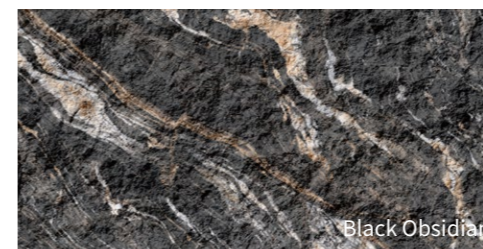

Snowy Grey

Black Obsidian