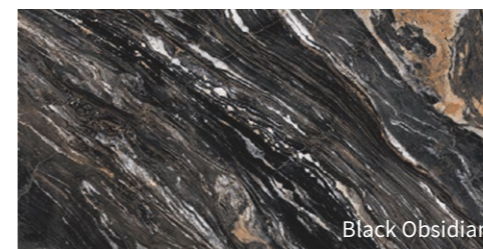

Kunlun Yellow

Kunlun Brown

Lightning White

Speckled Brown

Black Obsidian

size (mm):
1200x600 / 2400x1200

RAMMED EARTH WALL

Elegant White