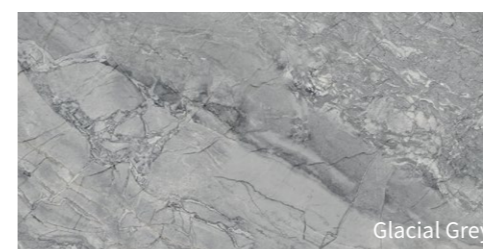

Classic White

size (mm):
1200x600 / 2400x1200

MOUNT CELESTIAL

Leman White

Leman Orange Yellow

Leman Warm Grey

Glacial Red

Glacial Grey