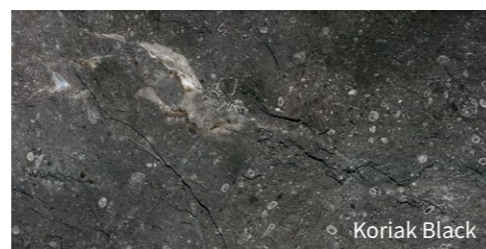

Black Obsidian

Kunlun Yellow

Kunlun Brown

Kunlun Grey

Kunlun Red

Nebula Grey

Nebula Brown

size (mm):
1200x600 / 2400x1200

Koriak Grey

Koriak Yellow

Koriak Light Brown

Koriak Black

SKYLINE

Snowy White

Snowy Yellow

Snowy Grey