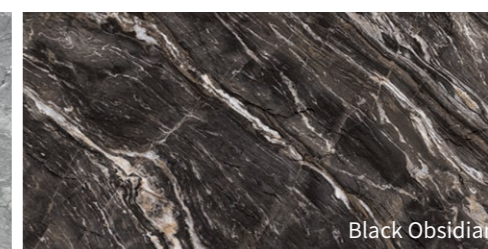

Classic White

size (mm):
1200x600 / 2400x1200

MOUNT CELESTIAL

Leman White

Leman Orange Yellow

Leman Warm Grey

Glacial Red

Glacial Grey